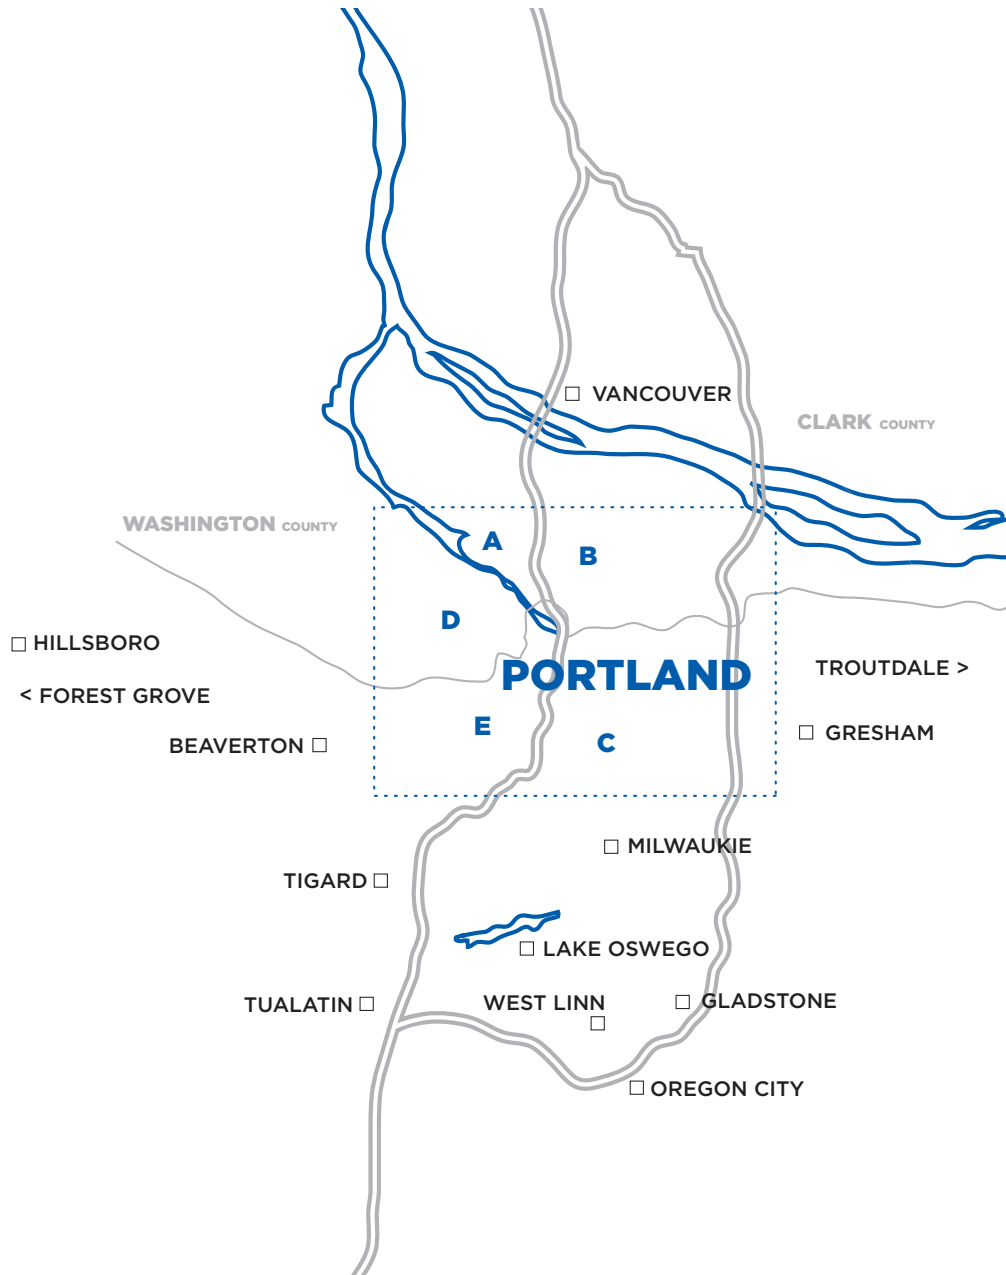

CIRCULATION BY AREA

AREA	LOCATIONS	PAPERS
1 Portland Total	1,159	66,980
A. North Portland	94	4,600
B. Northeast Portland	230	11,900
C. Southeast Portland	300	16,600
D. Northwest Portland	178	9,500
E. Southwest Portland	357	24,380
2 Beaverton	48	3,100
3 Hillsboro	22	1,020
4 Forest Grove	3	180
5 Clackamas	10	620
6 Gladstone	2	100
7 Gresham	15	760
8 Troutdale	1	80
9 Fairview	1	40
10 Lake Oswego	22	1,300
11 Milwaukie	10	780
12 Oregon City	12	420
13 Tigard	11	880
14 Tualatin	3	180
15 West Linn	5	240
16 Vancouver	45	2,380
17 Cornelius	1	20
18 Sherwood	2	140
19 Happy Valley	3	260
Out of Area		280
Mail		240
Total	1,375	80,000
Downtown Core	426	28,040